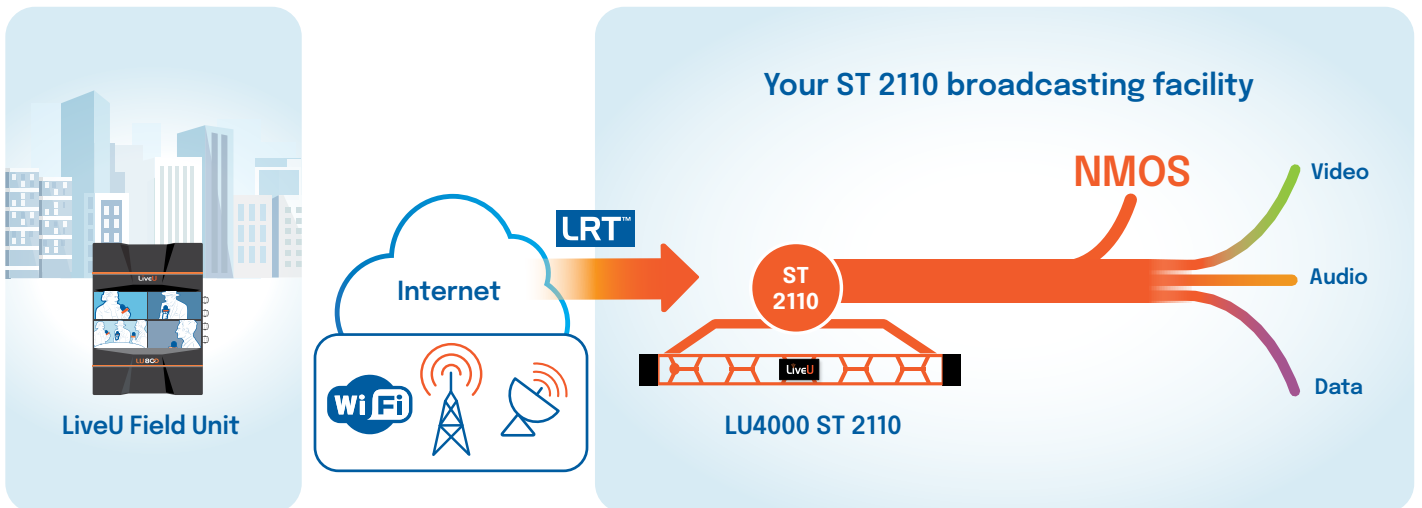

LU4000 ST-2110 RECEIVER

Building a native LRT™
IP-to-IP broadcasting
powerhouse

A single 4K or quad HD video decoder for
combining LRT™ into your SMPTE ST-2110
broadcasting facility through a single device

SCALABILITY.

REDUNDANCY.

SLOTS IN PERFECTLY.

A native LRT™ IP-to-IP streaming method

Key Features

- ST-2022-7 redundancy
- NMOS support (IS 04/IS 05)
- 4K single feed
- Four full HD feeds

The confidence you need to receive your ST-2110 feeds

Slots into your environment

- Suitable for various network architectures
- Integrated hardware PTP (Precision Time Protocol) for ST 2059-2
- Built-in management system support

Unlimited scalability

- Contributing to greater workflow efficiency
- Enabling full interoperability

Future-ready

- Advanced product architecture
- Supports ST-2110 workflow simplifications as they roll out
- Integral element of LiveU EcoSystem

Technical Specifications

FORM FACTOR	1U rackmount server
SOFTWARE	Pre-installed with LiveU LRT™ decoder software
VIDEO DECODER	H.265/HEVC, H.264
ST-2110 MEDIA INTERFACES	2x SFP ports, 25 GB (Transceivers not included)
MEDIA OUTPUT PROTOCOLS	ST 2110, RTMP for streaming to CDNs or social media, MPEG-TS, SRT, LiveU Matrix and NDI
SUPPORTED RESOLUTIONS	2160p60/50/30/25/24, 1080p60/50/30/25/24, 1080i60/50, 720p60/50, PAL, NTSC
NETWORK INTERFACES	2 X 25 Gigabit ethernet
POWER SOURCES	110-240V 50/60HZ
CONTROL	Full control using both NMOS system (IS 04 /IS 05) and cloud management via LiveU Central
PREVIEW	Transcodes and outputs preview via LiveU Central
DIMENSIONS	1.7" (43mm) Height, 17.2" (437mm) Width, 19.8" (503mm) Depth
WEIGHT	21 lbs / 9.5 Kg