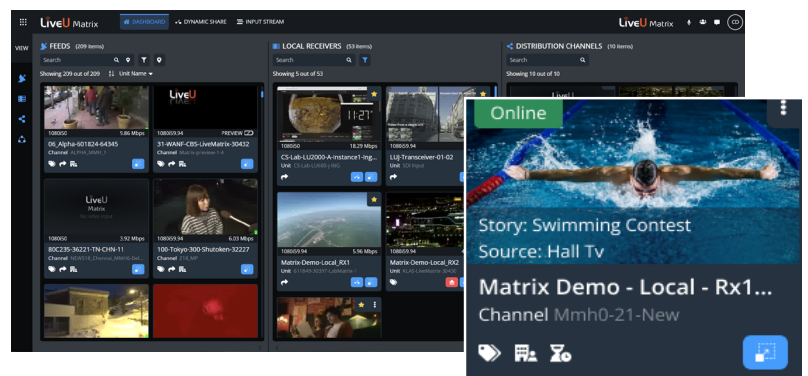

LiveU Global Directory – Take a step into the world's largest video network!

Connect with 5,000+ LiveU customers and top partners in one-click. Exchange content to enrich your broadcast and increase your reach, and monetization, by sharing your own content globally. Experience collaborative broadcasting with LiveU Global Directory.

Easy-to-Use, Reliable, and Powered by LRT™

Simplify operations for your content team with an intuitive drag-and-drop interface, supporting popular IP protocols allowing your tech team to focus on their expertise. The solution is underpinned by LRT™ (LiveU Reliable Transport) for rock-solid resiliency. For added peace of mind, benefit from round-the-clock support provided by our NOC and support team.

For an ultimate white-glove experience, LiveU Matrix can be fully managed by LiveU allowing you to focus on your content creation.

Key Features

- Drag and drop interface
- Feeds preview
- Search & Filter
- API
- Metadata management
- Geolocation

Maximum Reliability and Security

- High availability
- Geo-redundancy
- SOC1/SOC2 protocols
- Audits by third-parties