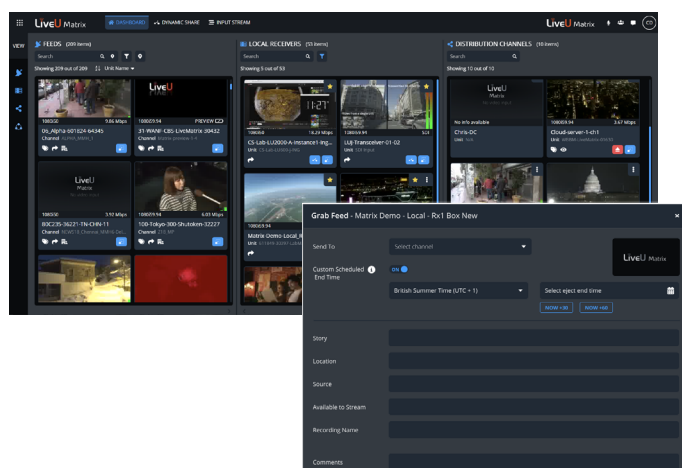

# LiveU Global Directory – Take a step into the world's largest video network!

Connect with 5,000+ LiveU customers and top partners in one-click. Exchange content to enrich your broadcast and increase your reach, and monetization, by sharing your own content globally. Experience collaborative broadcasting with LiveU Global Directory.

## Easy-to-Use, Reliable, and Powered by LRT™

Simplify operations for your content team with an intuitive drag-and-drop interface, supporting popular IP protocols allowing your tech team to focus on their expertise. The solution is underpinned by LRT™ (LiveU Reliable Transport) for rock-solid resiliency. For added peace of mind, benefit from round-the-clock support provided by our NOC and support team.

For an ultimate white-glove experience, LiveU Matrix can be fully managed by LiveU allowing you to focus on your content creation.

## Key Features

- Drag and drop interface
- Feeds preview
- Search & Filter
- API
- Metadata management
- Geolocation