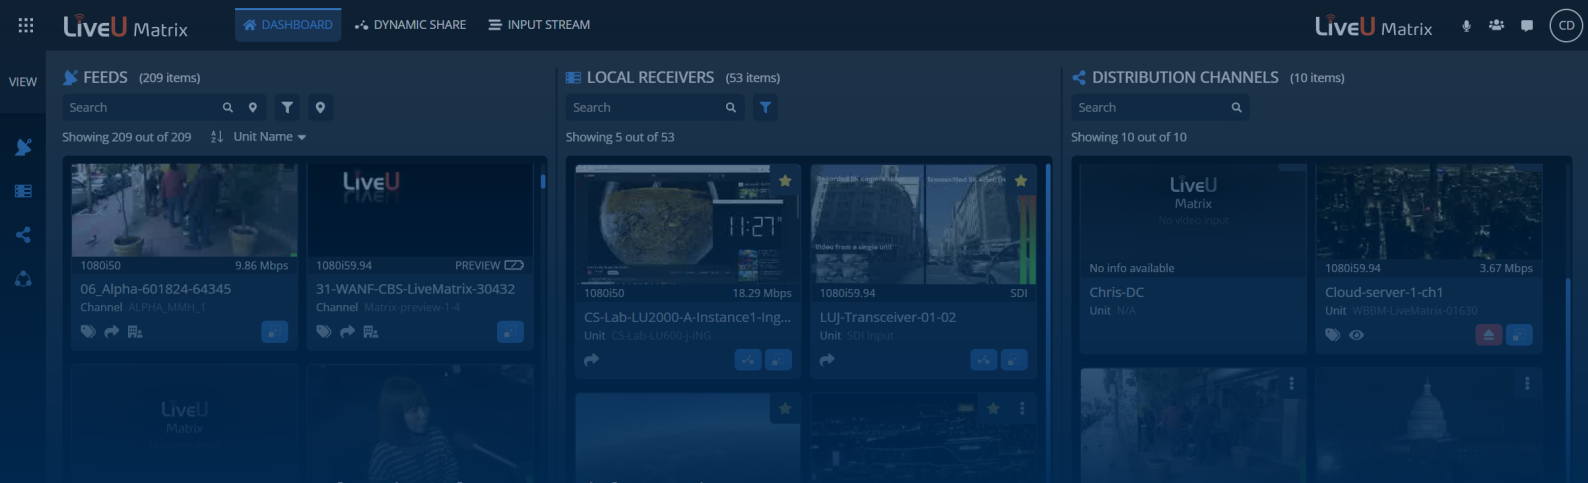

Technical Specifications

Encoding Specifications

Using the LiveU LRT™ protocol, LiveU Matrix will forward all data in a transparent fashion. This means, when using LRT™ Matrix will support any formats and specifications which are supported by the encoder/decoder. Please refer to the specifications of your encoder or decoder.

	LIVEU DEVICES USING LRT™	SRT
VIDEO CODEC	H.265/HEVC, H.264/AVC	H.264/AVC
RESOLUTION	Up to 1080(i/p)	Up to 1080(i/p)
ANCILLARY DATA	Yes*	No
AUDIO CODEC	AAC-HE/LC*	AAC-LC (48kHz; Stereo)
AUDIO CHANNELS	Up to 16	2,4,8 (1,2,4 Stereo Pair)

*Depending on the capabilities of your encoder/decoder. Please check technical specifications.