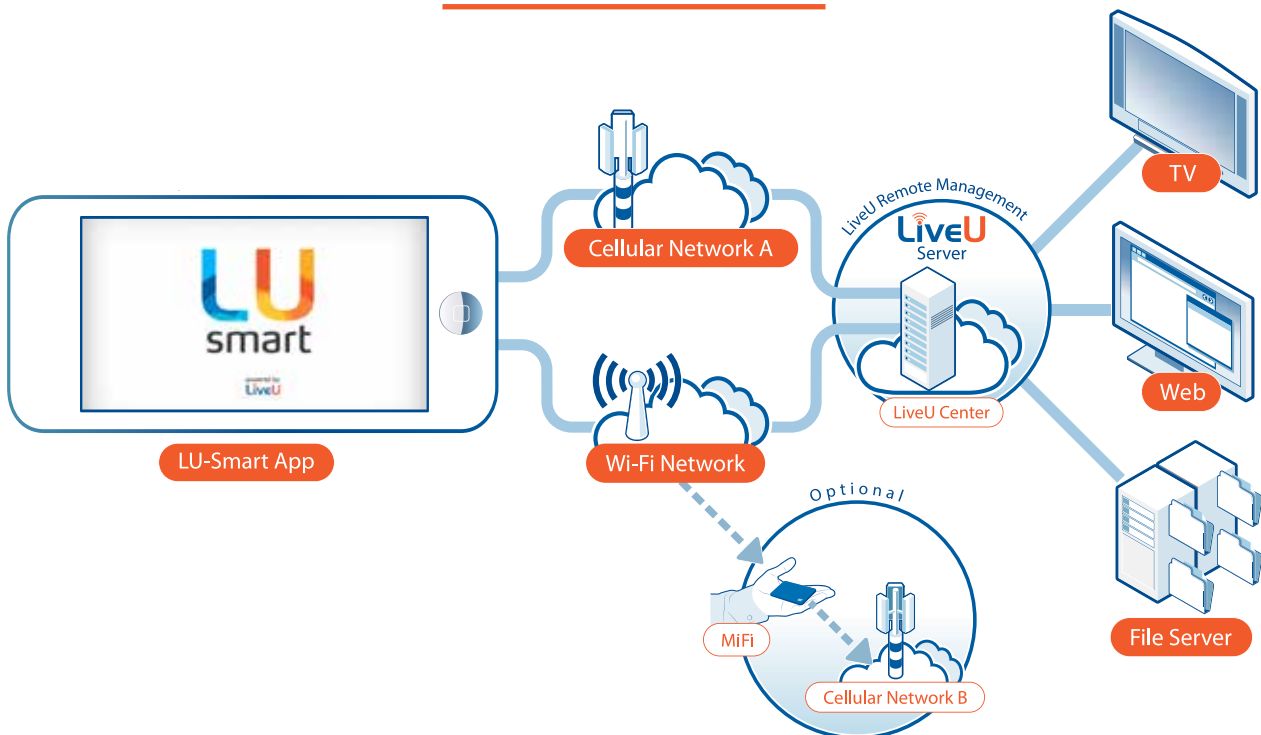

LU-Smart Technical Specifications

OS SUPPORT	IOS	iPhone 13 all models/ iPhone 12 all models / iPhone 11 all models / iPhone X all models
	ANDROID	Samsung Galaxy S22 Family/ S21 Family/ S20 Ultra (5G)/ S20 (5G)/ S10/ S10e/ S9
VIDEO	ENCODING	Adaptive Rate Video encoding
	OUTPUT RESOLUTION	720x576 (PAL) 720x480 (NTSC), 1080i50/60, 1080p50/60
AUDIO	FORMAT	Advanced Audio Coding (AAC)
	SAMPLE RATE	48Khz
	CHANNELS	2 (mono duplicated to stereo)
	BITRATE	64Kbps
	IFB	Supported voice IFB

LU-Smart Workflow

www.liveu.tv | www.facebook.com/liveu.fans | www.twitter.com/liveu

LiveU Inc. | 2 University Plaza, Suite 505, Hackensack, New Jersey 07601, USA
Tel: 1-(201)-742-5228 | www.liveu.tv/contact-us