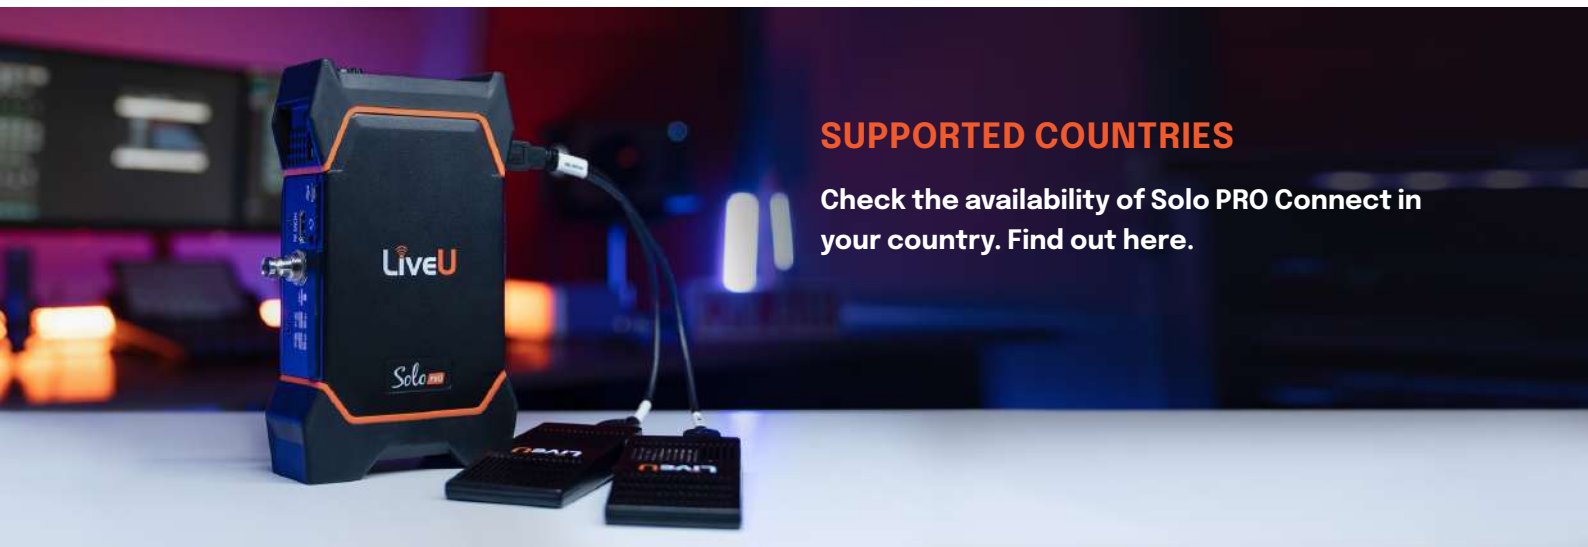

ROAMING MADE EASY

Solo PRO Connect simplifies the process of roaming by offering region-based data plans as well as a unique **Traveler Package** covering over 100 countries worldwide. With the ability to select the region for your data plan, you can seamlessly use your Solo device from more locations, eliminating the need to change SIM cards or data plans.

END-TO-END SUPPORT

Solo PRO Connect kits (modems, cables, and data plans) are part of LiveU Solo's lifetime support, letting you focus on what you do best – content creation.

SUPPORTED COUNTRIES

Check the availability of Solo PRO Connect in your country. Find out here.

LIVEU NET MODEM SPECIFICATIONS

LTE CATEGORY: cat-12

SUPPORTED BANDS: LTE B1, B2, B3, B4, B5, B7, B8, B9, B12, B13, B18, B19, B20, B26, B28, B29, B30, B32, B41, B42, B43, B46, B48, B66
3G/4G B1, B2, B4, B5, B6, B8, B9, B19

PEAK DOWNLOAD RATE: 600 Mbps

PEAK UPLOAD RATE: 150 Mbps

SIM SIZE: Micro SIM

HOST CONNECTIVITY: USB 2.0