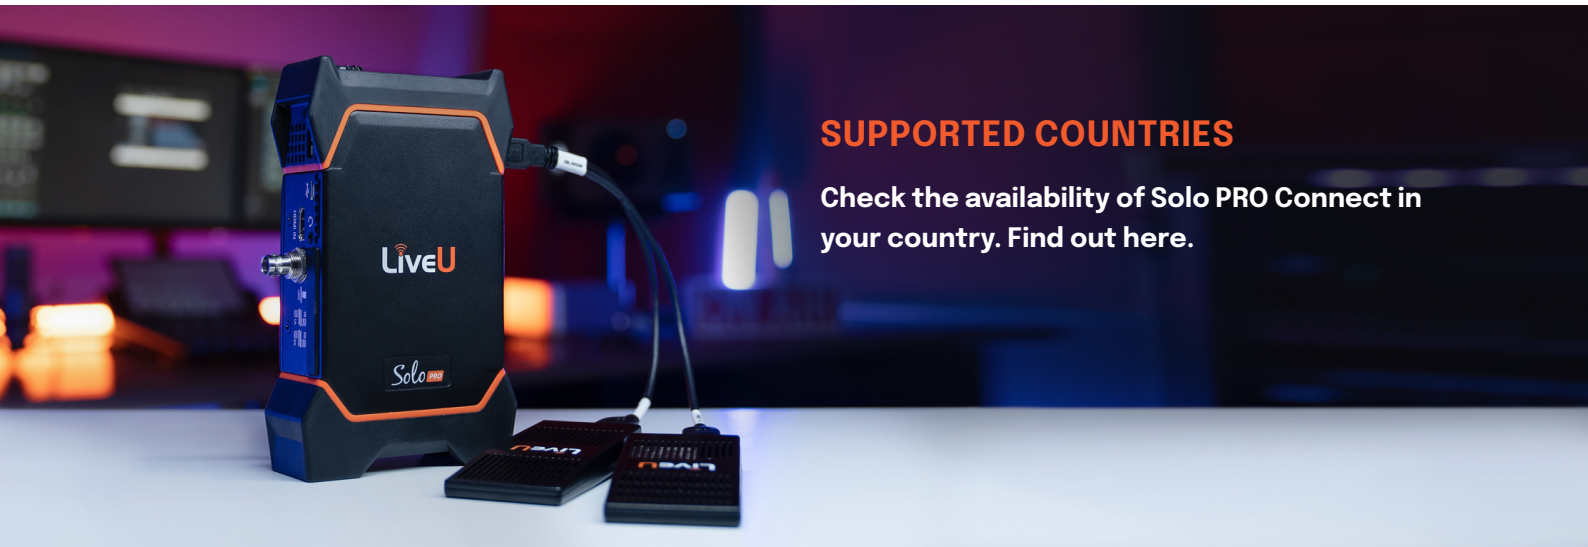

SIMPLIFY YOUR ROAMING EXPERIENCE

No need to change your SIM cards or data plan! Log in to your Solo Portal and select the relevant region. (Available in the EU, Norway, Switzerland, and UK). Use your Solo PRO device from anywhere and create live events from more locations than ever.

END-TO-END SUPPORT

Solo PRO Connect kits (modems, cables, and data plans) are part of LiveU Solo's lifetime support, letting you focus on what you do best – content creation.

SUPPORTED COUNTRIES

Check the availability of Solo PRO Connect in your country. Find out here.

LIVEU NET MODEM SPECIFICATIONS

LTE CATEGORY:	cat-12
SUPPORTED BANDS:	LTE B1, B2, B3, B4, B5, B7, B8, B9, B12, B13, B18, B19, B20, B26, B28, B29, B30, B32, B41, B42, B43, B46, B48, B66 3G/4G B1, B2, B4, B5, B6, B8, B9, B19
PEAK DOWNLOAD RATE:	600 Mbps
PEAK UPLOAD RATE:	150 Mbps
SIM SIZE:	Micro SIM
HOST CONNECTIVITY:	USB 2.0