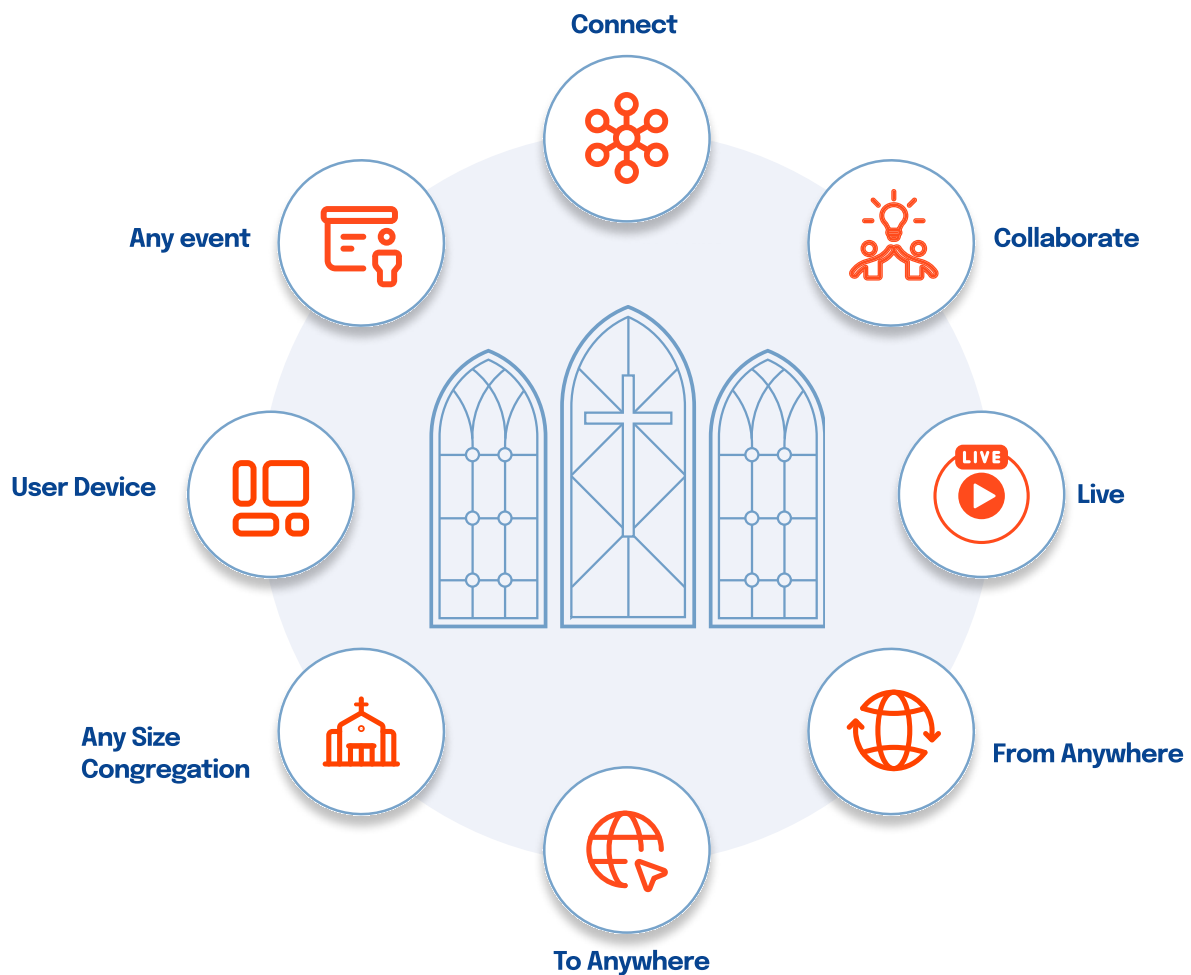

LiveU supports ministries of every size, from small churches beginning their streaming journey to growing congregations, multi-campus ministries, and global missionary organizations.

Whether sharing weekly services, bringing live updates from missionaries into worship, broadcasting special events, or connecting multiple locations into one unified experience, LiveU helps churches reach their community anywhere in the world with reliable, high-quality live video.

Use Case Example:

Church Headquarter wants to produce a live video sermon, blending footage from four different cameras: one capturing the pastor, another the choir, a third showing the congregation, and a fourth broadcasting live from a missionary worker in Africa. The video editor receives these feeds, mixes them using a video mixer, and transmits the unified program to other churches.

This allows congregations in all locations to share a seamless and immersive live video experience, feeling connected as they watch the sermon, the choir, and the live missionary update together.

Let's expand your ministry together.

Contact us to learn how LiveU can support your church's mission.